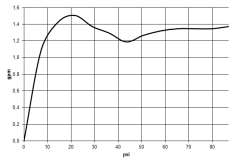

DORNBACHT LYV Single-lever mixer Pull-out - Chrome

33 845 110

- 237mm projection
- pivotable spout 120°
- air-enriched flow and spray flow
- fabric braided hose 1500 mm
- max. flow 5 l/min at 3 bar flow pressure
- lead-free

	Chrome	33 845 110-00 0010
	Soft Black	33 845 110-69 0010
	Brushed Nickel	33 845 110-70 0010

DORNBRACHT LYV Single-lever mixer Pull-out - Chrome

33 845 110

Flow rate chart

Codes & Standards

California Energy
Commission
(CEC)

DORNBACHT LYV Single-lever mixer Pull-out - Chrome

33 845 110

Certificates

IAPMO_N-4976 (2). IAPMO_6397 (2).

DORNBACHT LYV Single-lever mixer Pull-out - Chrome

33 845 110

Parts for other finishes can be found here: [Soft Black](#)