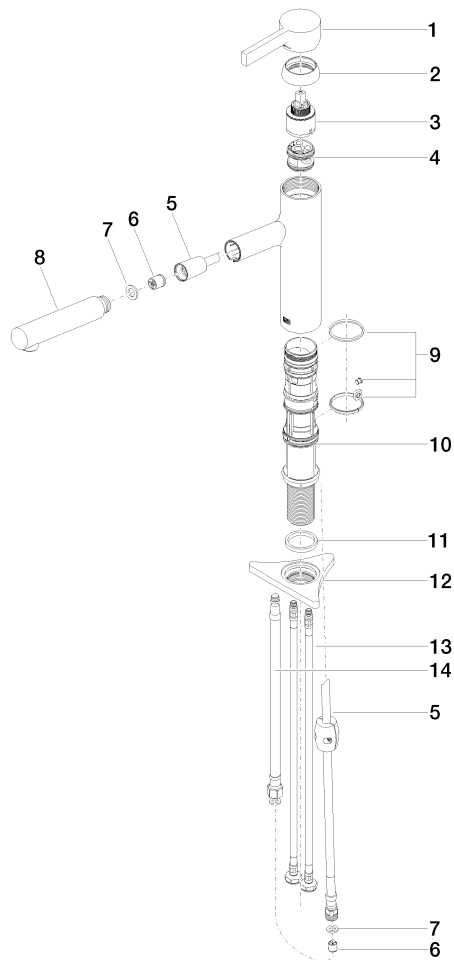

DORNBACHT LYV Single-lever mixer Pull-out - Chrome

33 845 110

- 237mm projection
- pivotable spout 120°
- air-enriched flow and spray flow
- fabric braided hose 1500 mm
- max. flow 5 l/min at 3 bar flow pressure
- lead-free

	Chrome	33 845 110-00 0010
	Soft Black	33 845 110-69 0010
	Brushed Nickel	33 845 110-70 0010

DORNBRACHT LYV Single-lever mixer Pull-out - Chrome

33 845 110

Flow rate chart

Codes & Standards

California Energy
Commission
(CEC)

DORNBACHT LYV Single-lever mixer Pull-out - Chrome

33 845 110

Certificates

IAPMO_N-4976 (2). IAPMO_6397 (2).

DORNBACHT LYV Single-lever mixer Pull-out - Chrome

33 845 110

Parts for other finishes can be found here: [Soft Black](#)

Spare parts list

No.	Item Number	Name	Quantity used	Delivery time
1	90 20 81 001 00-00	handle	1	2
2	90 28 30 010 00-00	cover	1	2
3	90 15 05 067 00 90	cartridge	1	2
4	90 18 40 227 00 90	insert	1	2
5	90 30 02 101 00 90	hose	1	2
6	90 23 01 051 01 90	flow reducer	1	2
7	90 14 05 081 00 90	seal	1	2
8	90 12 11 181 01-00	shower	1	2
9	90 14 15 062 00 90	gasket kit	1	2
10	90 30 01 211 01 90	shaft	1	2
11	90 14 05 080 00 90	seal	1	2
12	90 23 10 003 00 90	fixing set	1	2
13	04 30 04 102 00 90	High pressure hose 3/8" -	2	2
14	90 30 04 110 00 90	hose	1	2