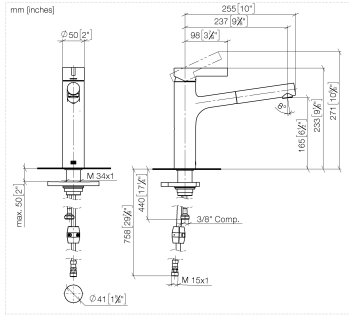

DORNBACHT LYV Single-lever mixer Pull-out - Chrome

33 845 110

- 237mm projection
- pivotable spout 120°
- air-enriched flow and spray flow
- fabric braided hose 1500 mm
- max. flow 5 l/min at 3 bar flow pressure
- lead-free

	Chrome	33 845 110-00 0010
	Soft Black	33 845 110-69 0010
	Brushed Nickel	33 845 110-70 0010

DORNBRACHT LYV Single-lever mixer Pull-out - Chrome

33 845 110

Flow rate chart

Codes & Standards

California Energy
Commission
(CEC)

DORNBACHT LYV Single-lever mixer Pull-out - Chrome

33 845 110

Certificates

IAPMO_N-4976 (2). IAPMO_6397 (2).

DORNBACHT LYV Single-lever mixer Pull-out - Chrome

33 845 110

Parts for other finishes can be found here: [Soft Black](#)

Spare parts list

No.	Item Number	Name	Quantity used	Delivery time
1	90 20 81 001 00-00	handle	1	2
2	90 28 30 010 00-00	cover	1	2
3	90 15 05 067 00 90	cartridge	1	2
4	90 18 40 227 00 90	insert	1	2
5	90 30 02 101 00 90	hose	1	2
6	90 23 01 051 01 90	flow reducer	1	2
7	90 14 05 081 00 90	seal	1	2
8	90 12 11 181 01-00	shower	1	2
9	90 14 15 062 00 90	gasket kit	1	2
10	90 30 01 211 01 90	shaft	1	2
11	90 14 05 080 00 90	seal	1	2
12	90 23 10 003 00 90	fixing set	1	2
13	04 30 04 102 00 90	High pressure hose 3/8" -	2	2
14	90 30 04 110 00 90	hose	1	2